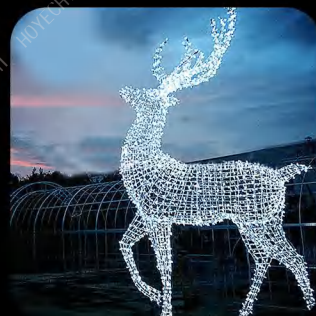

Item No. HYC-GD-80
Size. H4m